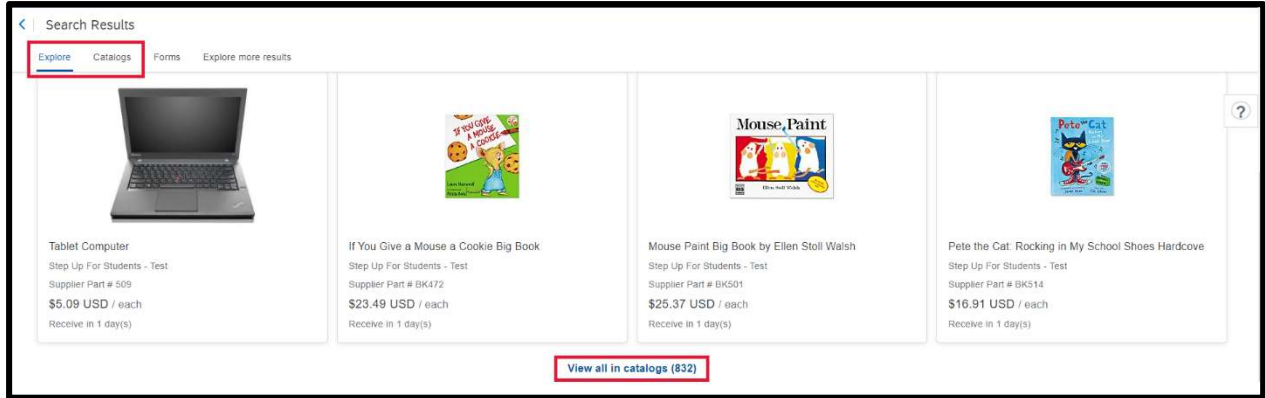

MyScholarShop | Improved Navigation for Search Results in MyScholarShop

The search functionality within MyScholarShop has been updated to include the following newly enhanced features.

Browsing Search Results

1. When you search for an item, your search results will display on a tabbed layout, defaulting on the **Explore** tab. Each section on this tab features a limited number of items, select **View all in catalogs (###)** or select the **Catalogs** tab to view more items.