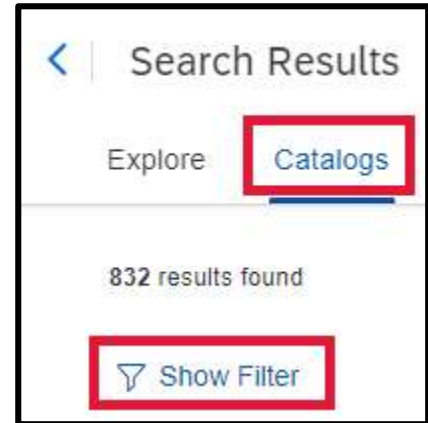

Filtering Search Results

1. Filters can be found by clicking on the **Catalogs** tab. Filters can be hidden by clicking the **Hide Filter** button and displayed by clicking the **Show Filter** button.