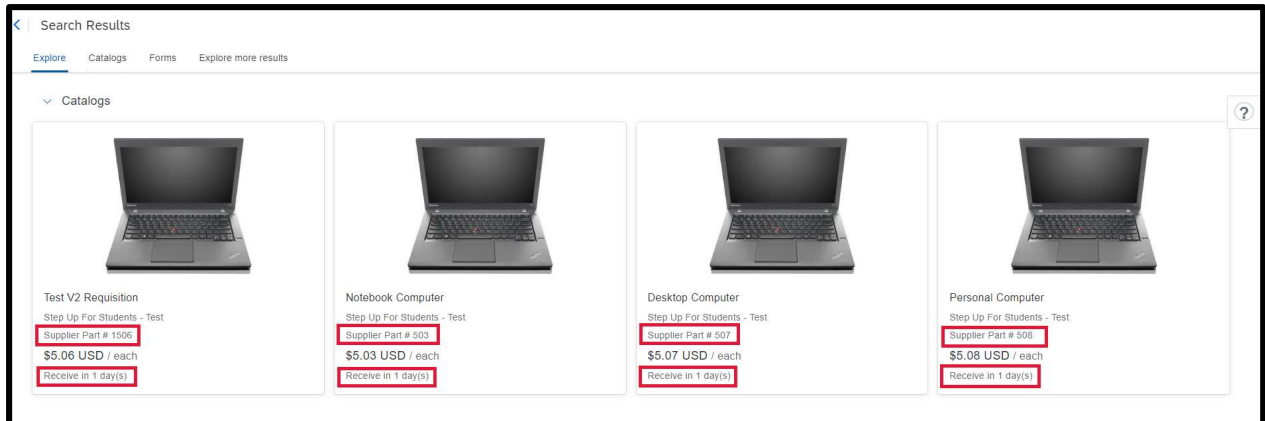

2. Search results now contain more information about the items. For example, if provided by the supplier, you can view the item's expected shipment time as well as the supplier part number.