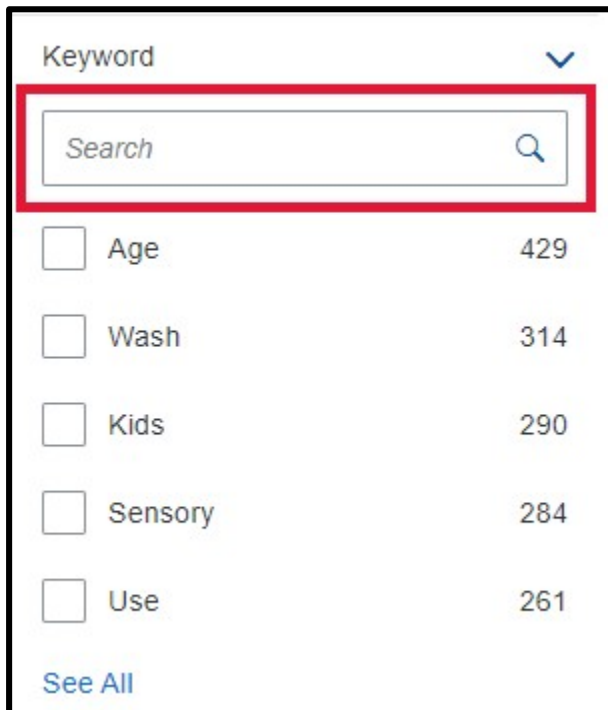

1. When you search for an item, your search results will display on a tabbed layout, defaulting on the **Explore** tab. Each section on this tab features a limited number of items, select **View all in catalogs (###)** or select the **Catalogs** tab to view more items.

2. Search results now contain more information about the items. For example, if provided by the supplier, you can view the item's expected shipment time as well as the supplier part number.

Filtering Search Results

1. Filters can be found by clicking on the **Catalogs** tab. Filters can be hidden by clicking the **Hide Filter** button and displayed by clicking the **Show Filter** button.

2. The **Keyword** filter now has a **Search** bar to be used to eliminate excessive scrolling.